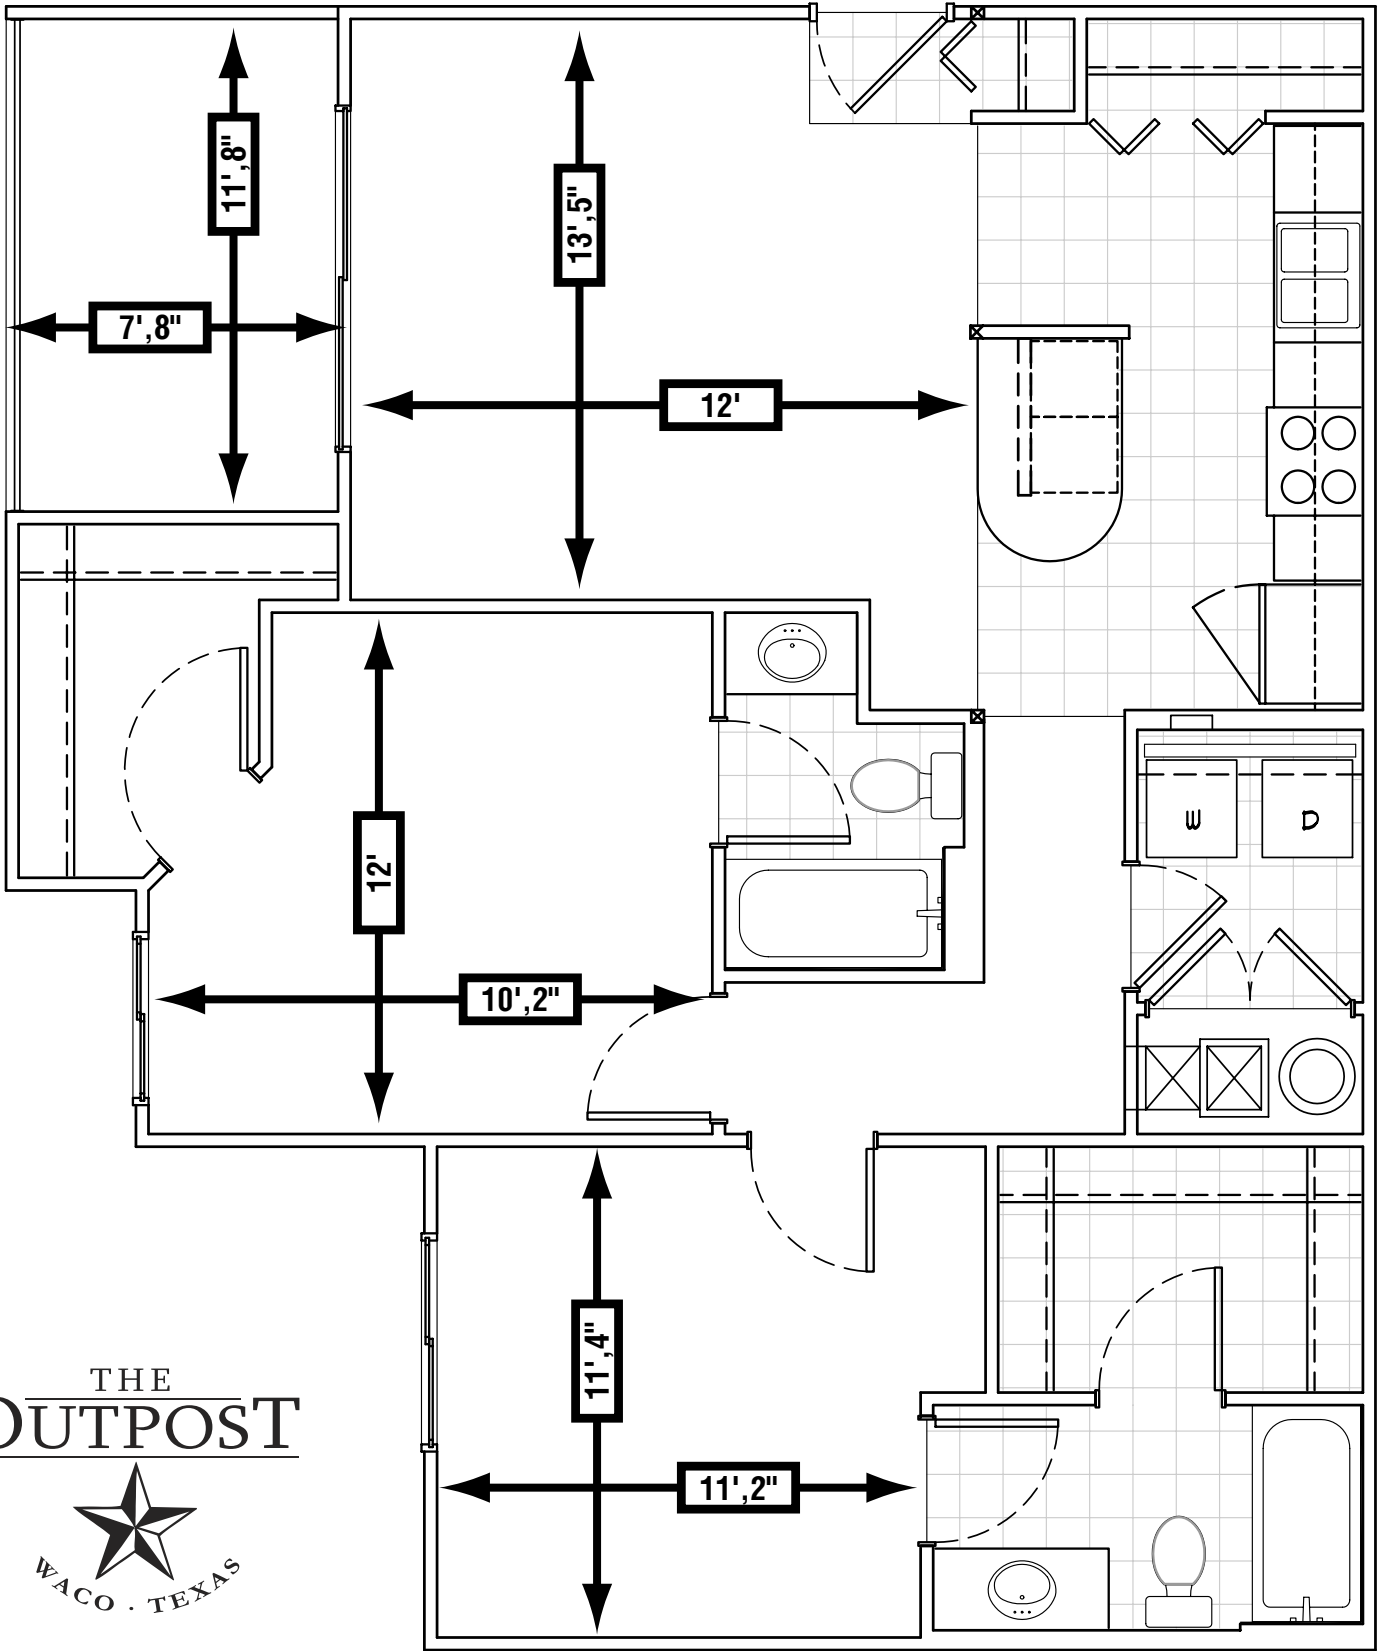

# THE OUTPOST

► Option PURPLE  
1 Bed, 1 Bath  
761 sq. Feet

Dimensions are based off of blueprints. Please refer to actual unit for exact measurements

► **Option GREEN**  
**3 Bed, 3 Bath**  
**1205 sq. Feet**

# THE OUTPOST

Dimensions are based off of blueprints. Please refer to actual unit for exact measurements

# THE OUTPOST

► **Option TEAL**  
**2 Bed, 2 Bath**  
**989 sq. Feet**

Dimensions are based off of blueprints. Please refer to actual unit for exact measurements

**THE  
OUTPOST**

► **Option BROWN**  
**2 Bed, 2 Bath**  
**955 sq. Feet**

Dimensions are based off of blueprints. Please refer to actual unit for exact measurements