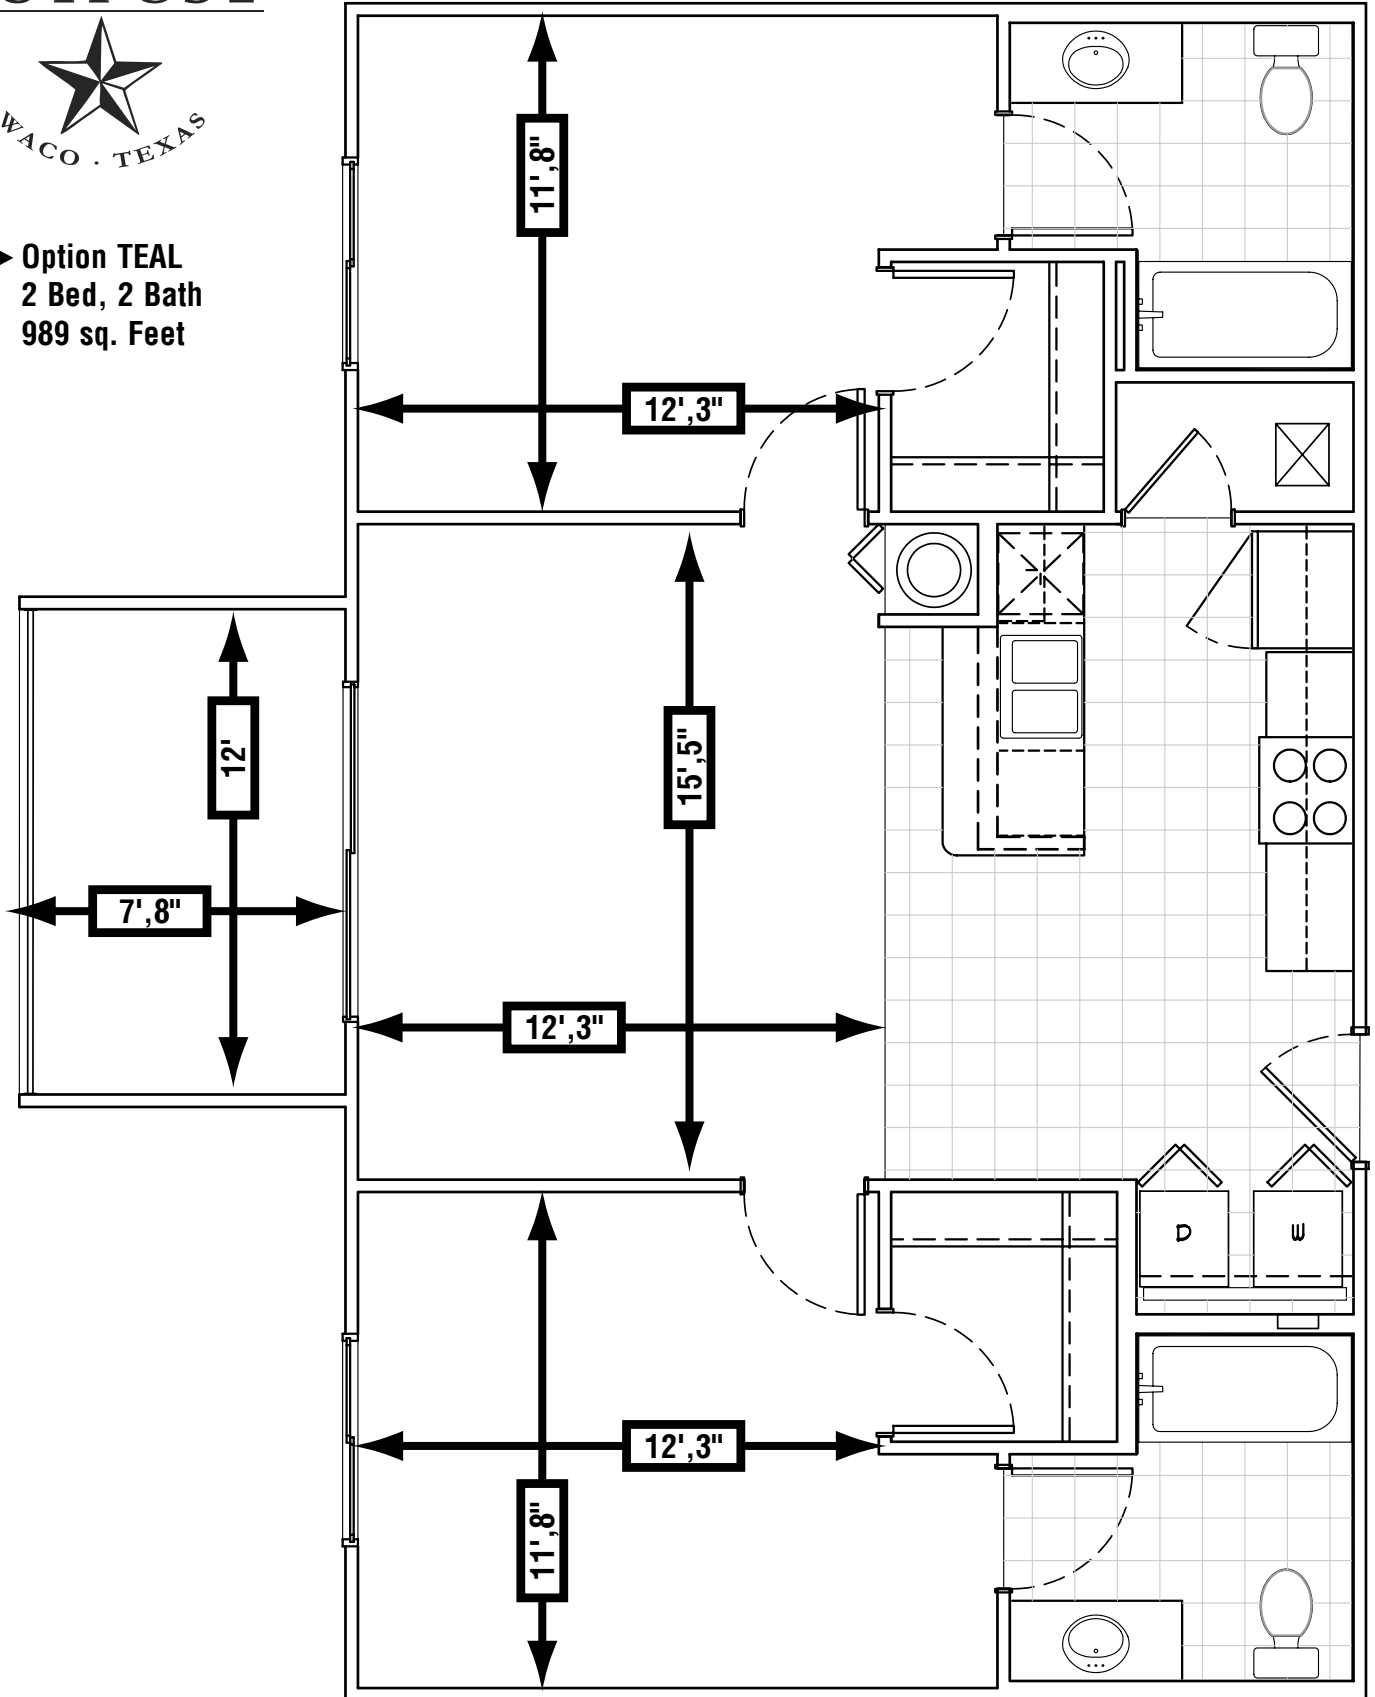

# THE OUTPOST

► Option PURPLE  
1 Bed, 1 Bath  
761 sq. Feet

Dimensions are based off of blueprints. Please refer to actual unit for exact measurements

► **Option GREEN**  
**3 Bed, 3 Bath**  
**1205 sq. Feet**

# THE OUTPOST

Dimensions are based off of blueprints. Please refer to actual unit for exact measurements

# THE OUTPOST

► **Option TEAL**  
**2 Bed, 2 Bath**  
**989 sq. Feet**

Dimensions are based off of blueprints. Please refer to actual unit for exact measurements

**THE  
OUTPOST**

► **Option BROWN**  
**2 Bed, 2 Bath**  
**955 sq. Feet**

Dimensions are based off of blueprints. Please refer to actual unit for exact measurements