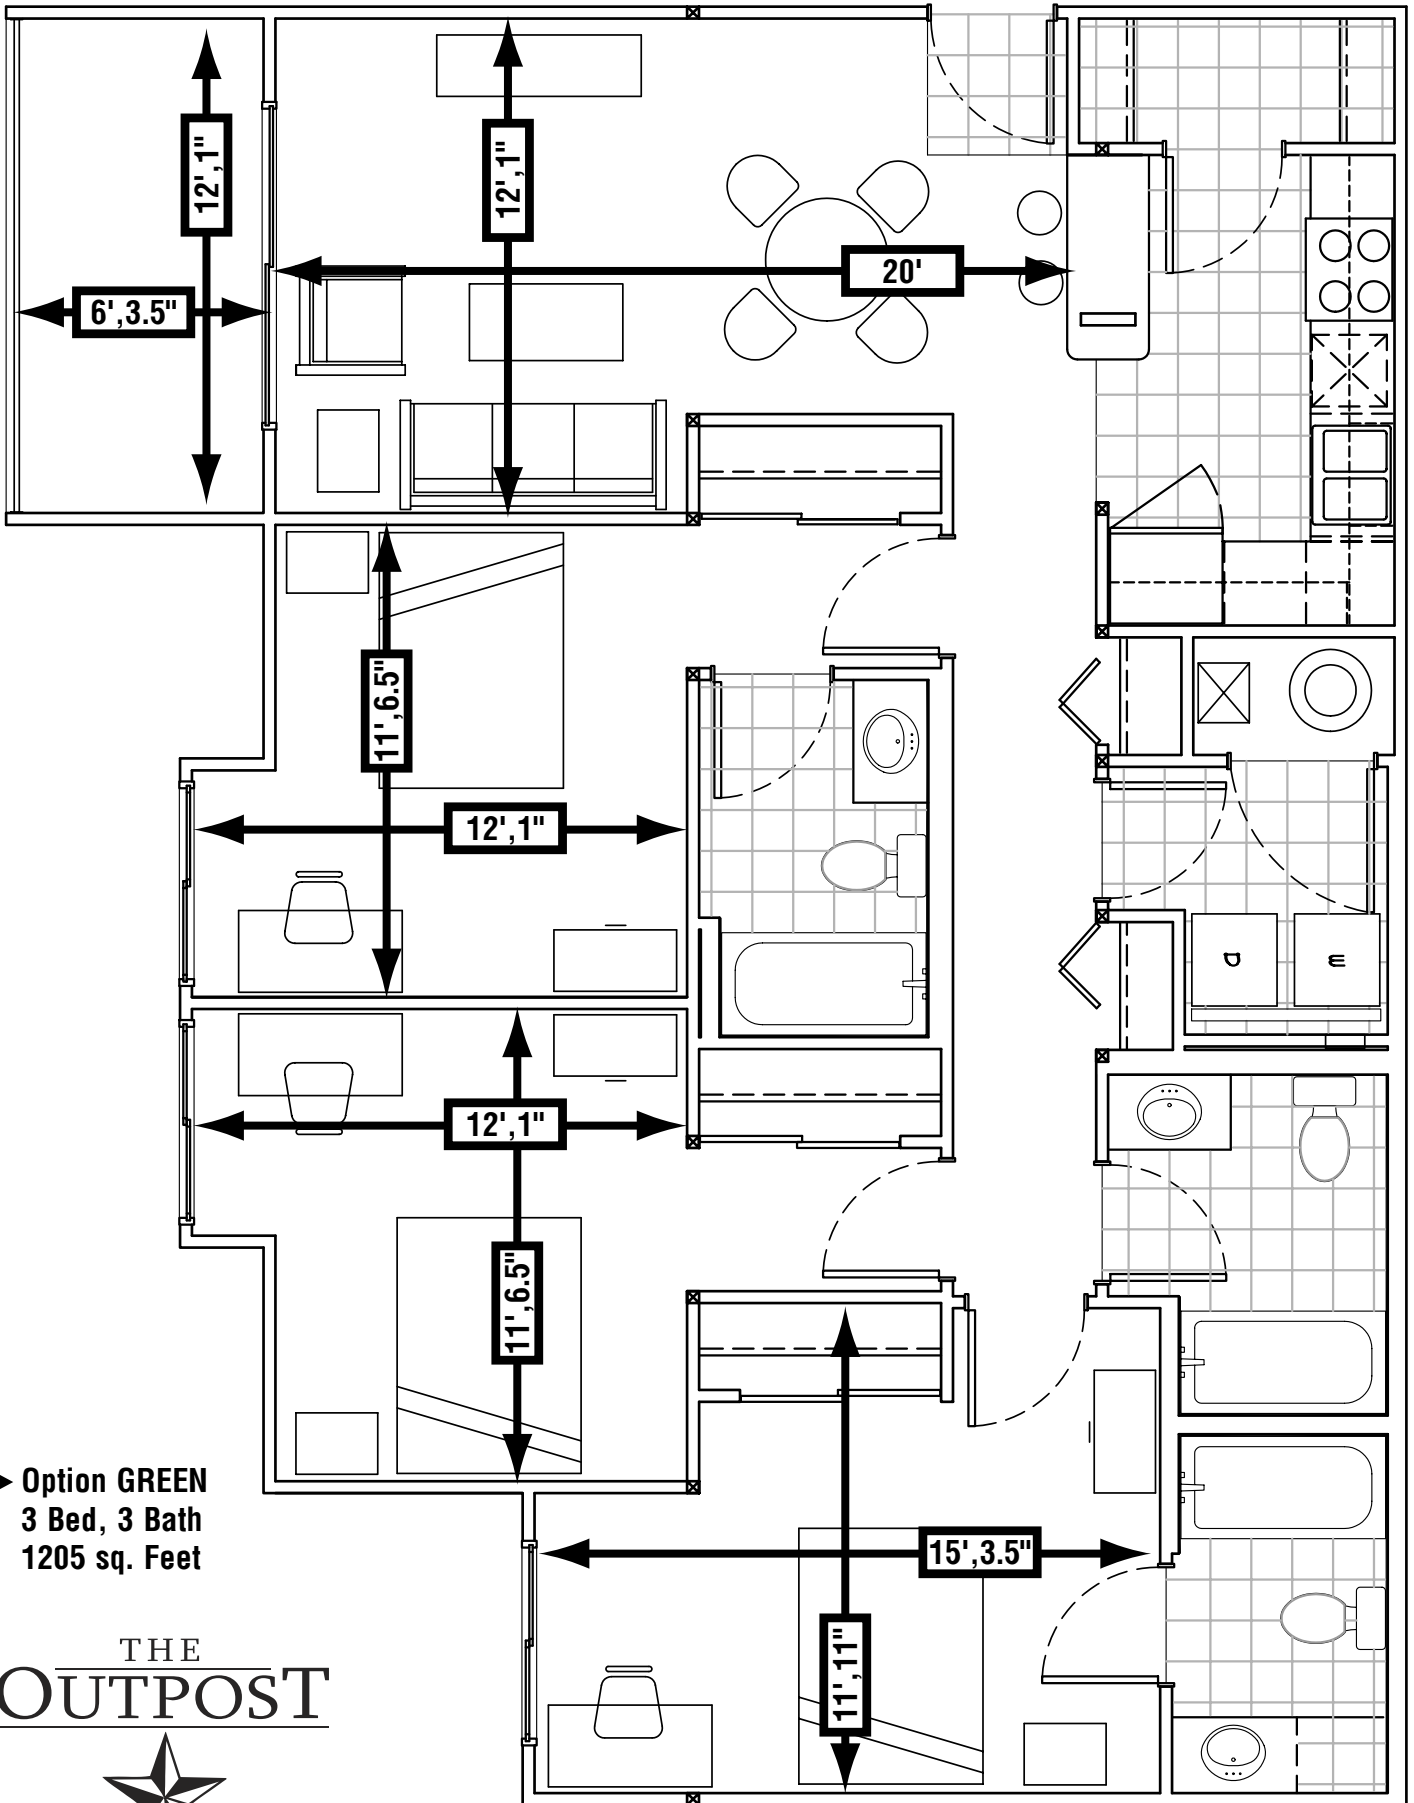

# THE OUTPOST

► Option PURPLE  
1 Bed, 1 Bath  
761 sq. Feet

Dimensions are based off of blueprints. Please refer to actual unit for exact measurements

► **Option GREEN**  
**3 Bed, 3 Bath**  
**1205 sq. Feet**

# THE OUTPOST

Dimensions are based off of blueprints. Please refer to actual unit for exact measurements

# THE OUTPOST

► **Option TEAL**  
**2 Bed, 2 Bath**  
**989 sq. Feet**

Dimensions are based off of blueprints. Please refer to actual unit for exact measurements

**THE  
OUTPOST**

► **Option BROWN**  
**2 Bed, 2 Bath**  
**955 sq. Feet**

Dimensions are based off of blueprints. Please refer to actual unit for exact measurements