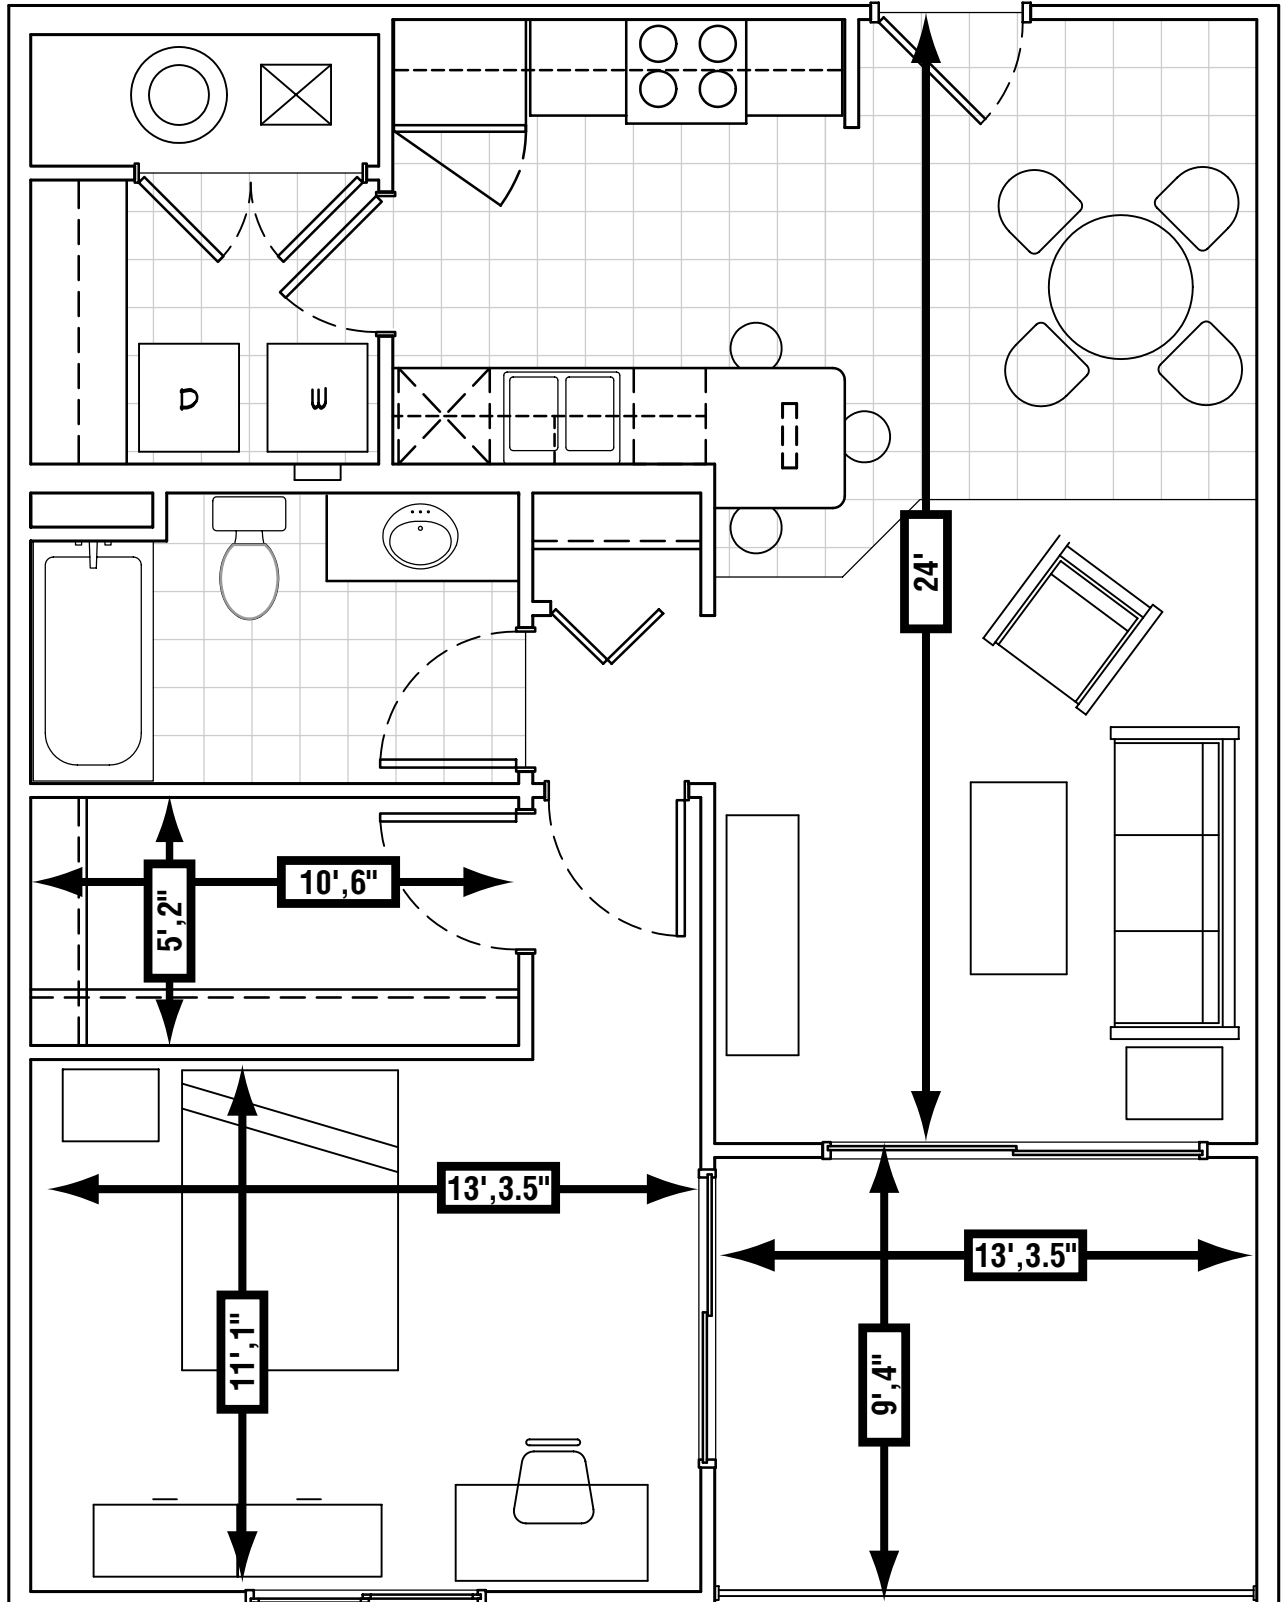

# THE OUTPOST

► Option PURPLE  
1 Bed, 1 Bath  
761 sq. Feet

Dimensions are based off of blueprints. Please refer to actual unit for exact measurements

► **Option GREEN**  
**3 Bed, 3 Bath**  
**1205 sq. Feet**

# THE OUTPOST

Dimensions are based off of blueprints. Please refer to actual unit for exact measurements

# THE OUTPOST

► **Option TEAL**  
**2 Bed, 2 Bath**  
**989 sq. Feet**

Dimensions are based off of blueprints. Please refer to actual unit for exact measurements

**THE  
OUTPOST**

► **Option BROWN**  
**2 Bed, 2 Bath**  
**955 sq. Feet**

Dimensions are based off of blueprints. Please refer to actual unit for exact measurements